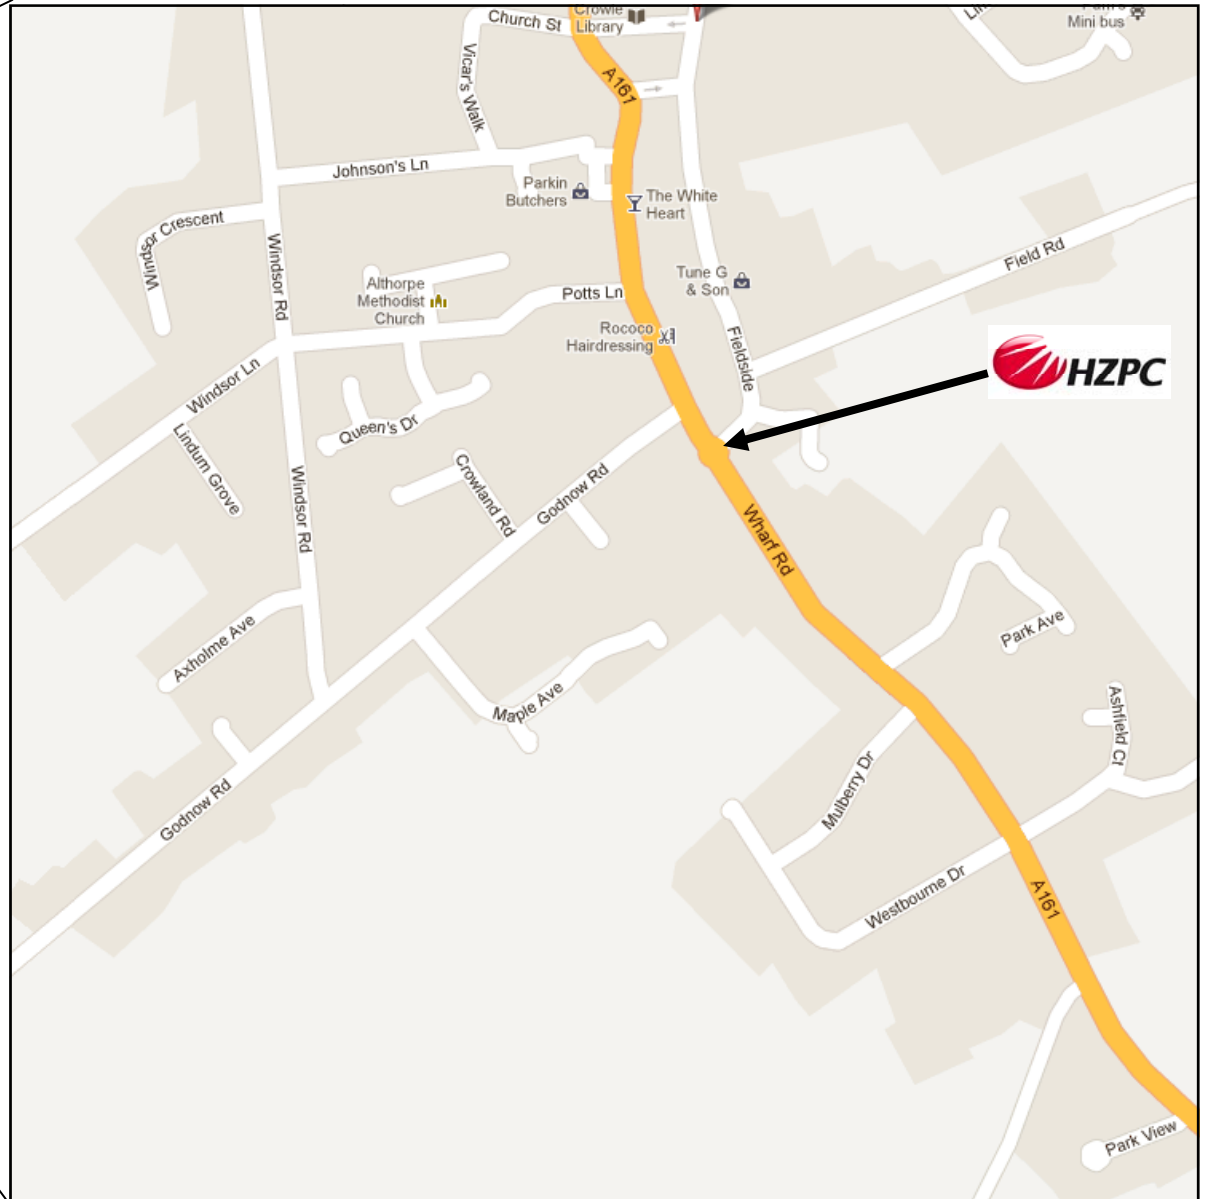

HZPC UK, 2 Wharf Road, Crowle, Scunthorpe. DN17 4HS

Telephone 01 724 71 00 33

From The South take J2 of the M180

From the North A161 South from Goole

Entry to 2 Wharf Road is from Fieldside, just off the mini round-a-bout.